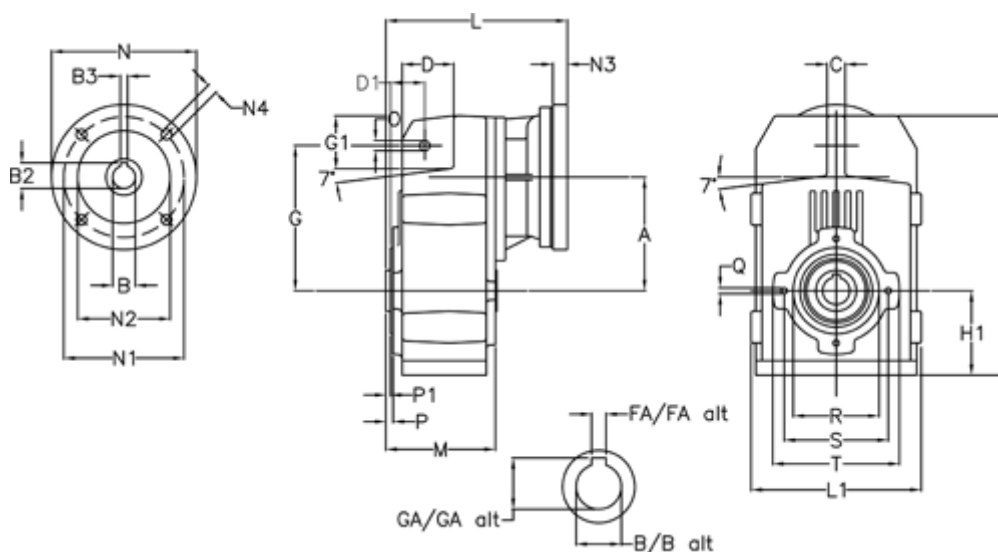

Article number: 29560201863240

Description: Shaft mounted gear
A252H35-18,6-P100B5

Measures

A = 128.75	FA = 10	M = 135.5	Q = M10x14
B = 35	G = 162	N = 250	R = 110
B1 = 28	G1 = 58.0	N1 = 215	S = 130
B2 = 31.3	GA = 38.3	N2 = 180	T = 150
B3 = 8	H = 290.5	N4 = M12x16	
C = 20	H1 = 93.5	O = 13	
D = 57.0	L = 242.5	P = 6.0	
D1 = 43.5	L1 = 188	P1 = 3.5	